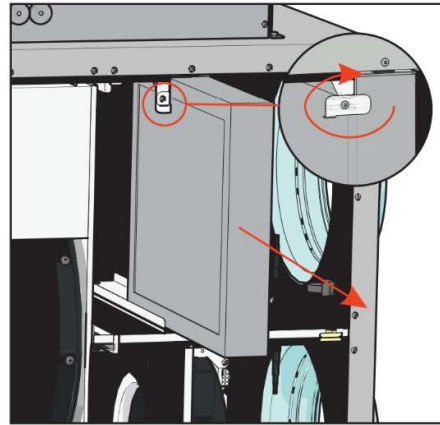

## RIRS 350 P EKO 3.0

- In order to remove the filters, open the front cover and take out the filters.
- Use for supply air: Filter panel cardboard frame MPL 323x260x46-ePM1-70 (F7)
- Use for extract air: Filter panel cardboard frame MPL 323x260x46-ePM10-55 (M5)

### Standard filters:

- Filter panel cardboard frame MPL 323x260x46-ePM1-70 (F7)  
Filter panel cardboard frame MPL 323x260x46-ePM10-55 (M5)