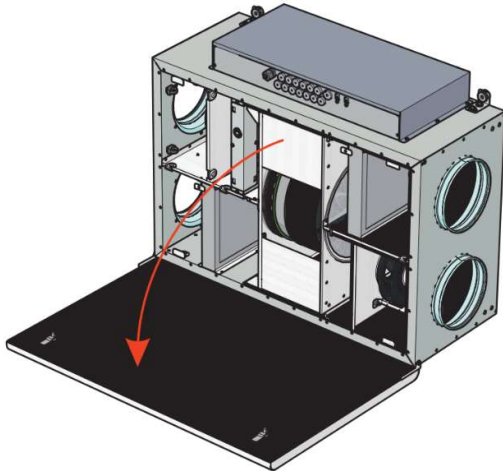

## RIRS 350 P EKO 3.0

- In order to remove the filters, open the front cover and take out the filters.
- Use for supply air: Filter panel cardboard frame MPL 323x260x46-ePM1-70 (F7)
- Use for extract air: Filter panel cardboard frame MPL 323x260x46-ePM10-55 (M5)

### Standard filters:

- Filter panel cardboard frame MPL 323x260x46-ePM1-70 (F7)  
Filter panel cardboard frame MPL 323x260x46-ePM10-55 (M5)