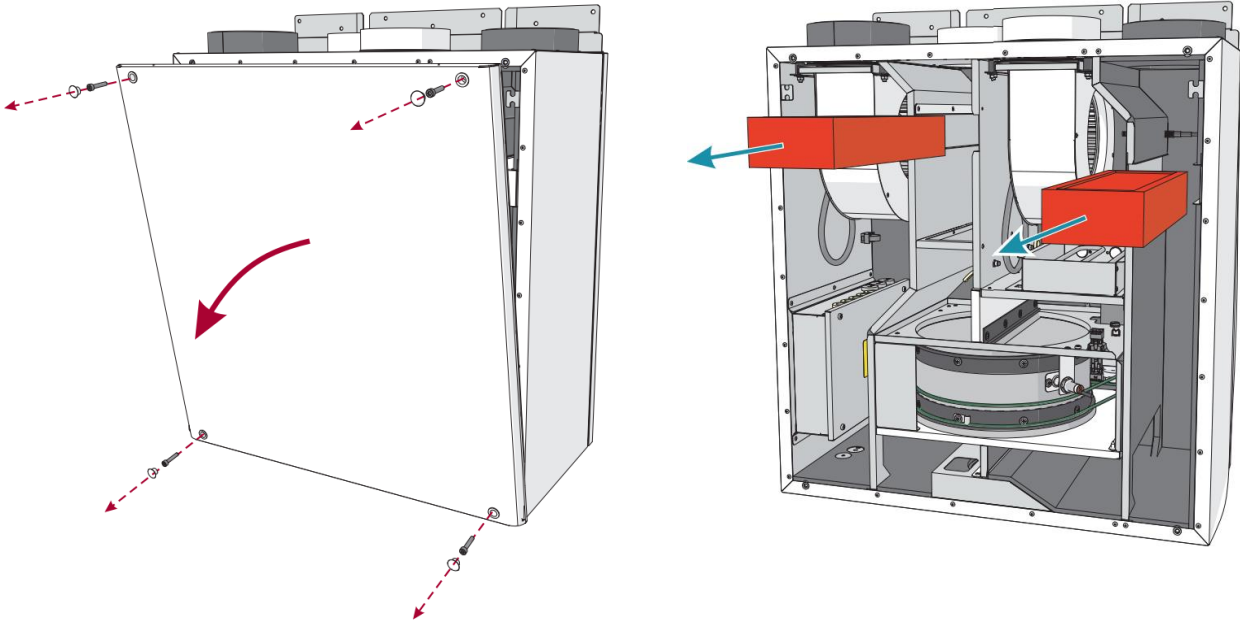

Smarty 2R VE

- In order to remove the filters, open the front cover and take out the filters.
- Use Filter panel with cardboard frame: MPL 270x86x46-ePM10-55 (M5)

Standard filters:

- Filter panel with cardboard frame: MPL 270x86x46-ePM10-55 (M5)

Optional filter:

- Filter panel cardboard frame MPL 270x86x46-ePM1-70 (F7)