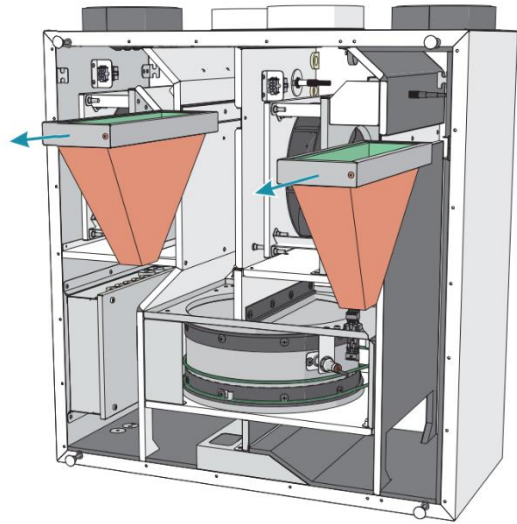

## Smarty 2R VE PLUS

- In order to remove the filters, open the front cover and take out the filters.
- Use Filter Pocket with metal frame: Filter Pocket 270x85x173/1 ePM10-65-SE (M5)

### Standard filter:

- Filter Pocket with metal frame: Filter Pocket 270x85x173/1 ePM10-65-SE (M5)

### Optional filter:

- Filter Pocket with metal frame: FMK 270x85x173-1 ePM1-55 (F7)