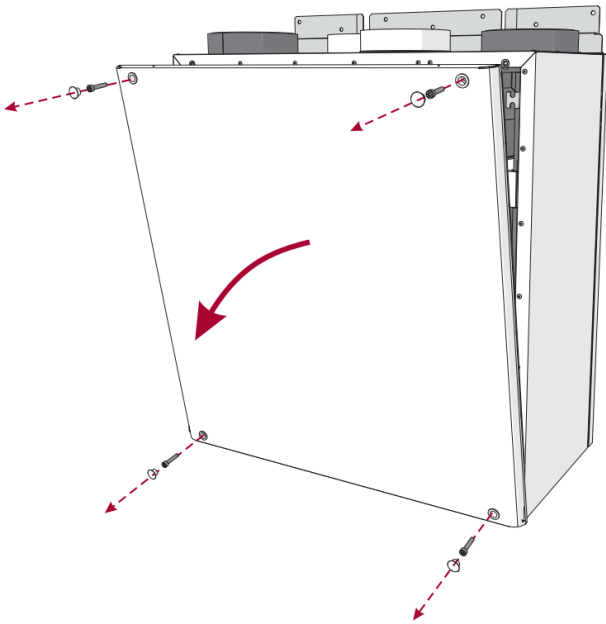

## Smarty 2R VE PLUS

- In order to remove the filters, open the front cover and take out the filters.
- Use Filter Pocket with metal frame: Filter Pocket 270x85x173/1 ePM10-65-SE (M5)

### Standard filter:

- Filter Pocket with metal frame: Filter Pocket 270x85x173/1 ePM10-65-SE (M5)

### Optional filter:

- Filter Pocket with metal frame: FMK 270x85x173-1 ePM1-55 (F7)